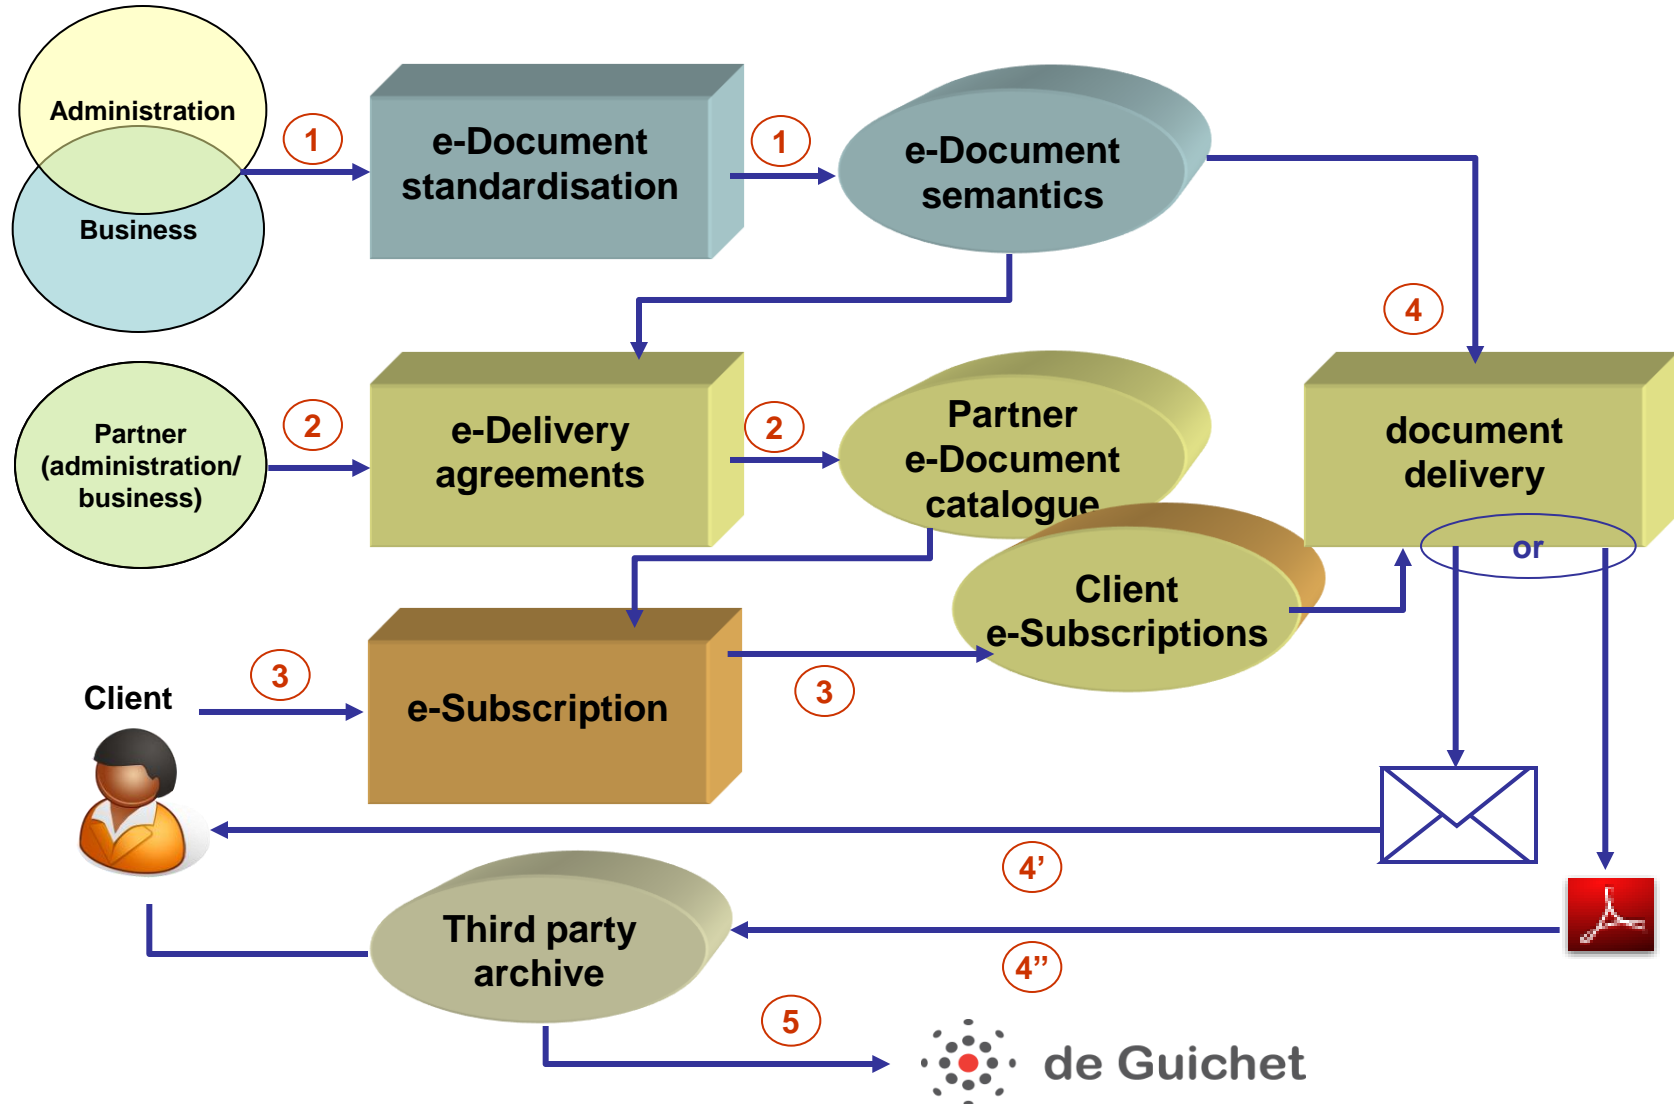

- Business process reengineering
- Framework for e-delivery services
- Centralized e-document management
- Interoperability (on national and international level)
- Provision of reliable high performance infrastructures

ACCÈS DIRECT AUX DÉMARCHES

QUI ÊTES-VOUS

Choisir votre profil

ORGANISME

Choisir un organisme

VERSION MOBILE

SPOT TV

Done

de Guichet - Personal workspace

Private data vault

Folder history

**My personal
documents**

de Guichet - Standard folder structure

de Guichet - an infrastructure shared with partners

e-Documents as an e-Service enabler