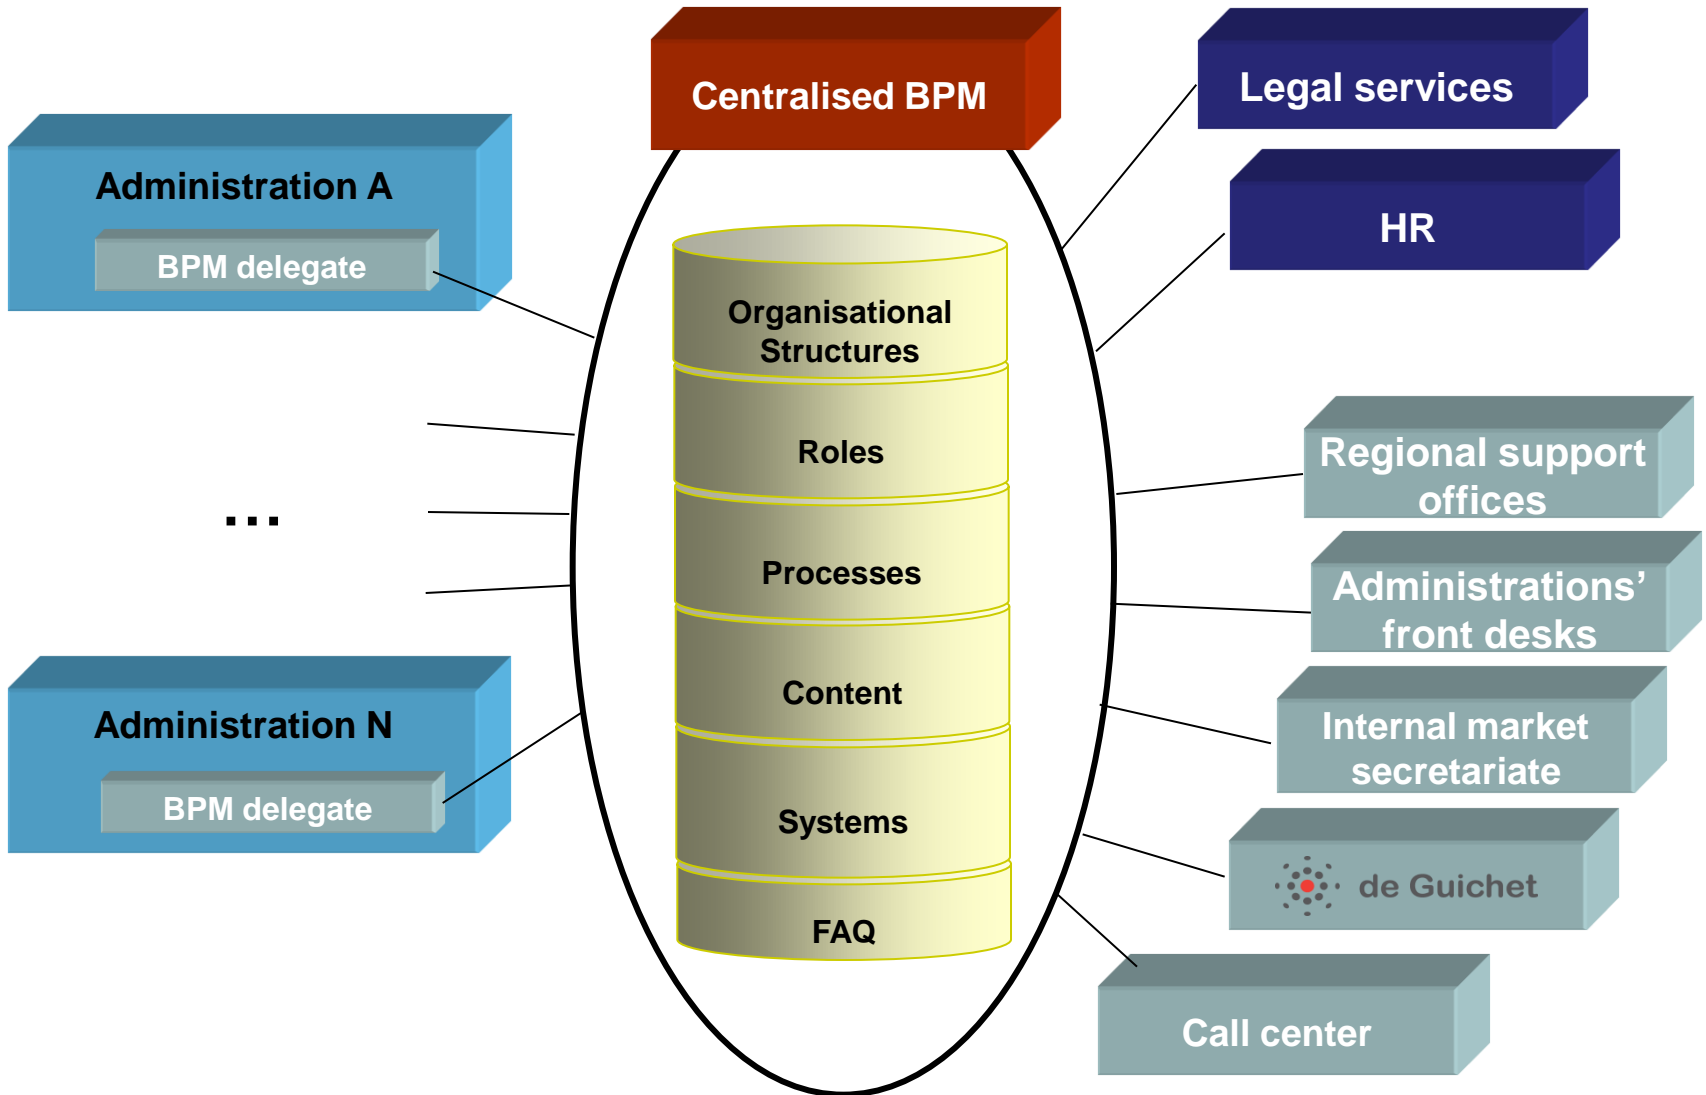

LE GOUVERNEMENT
DU GRAND-DUCHÉ DE LUXEMBOURG
Centre des technologies de l'information de l'État

Simplification strategies for Luxembourg

e-Government strategy

3 strategic axes

- Web portal landscape
- One-stop-shop
- Multi-channel support centre
- Patient-centered eHealth programme

- Business process reengineering
- Framework for e-delivery services
- Centralized e-document management
- Interoperability (on national and international level)
- Provision of reliable high performance infrastructures

- Standards
- Methodologies
- Governance

e-Government – an interdisciplinary challenge

Multi-channel support center

de Guichet - End-to-end service integration

Citoyens - guichet.lu // Luxembourg

http://www.guichet.public.lu/fr/citoyens/index.html

de Guichet - Personal workspace

Private data vault

Folder history

**My personal
documents**

de Guichet - Standard folder structure

de Guichet - an infrastructure shared with partners

e-Documents as an e-Service enabler