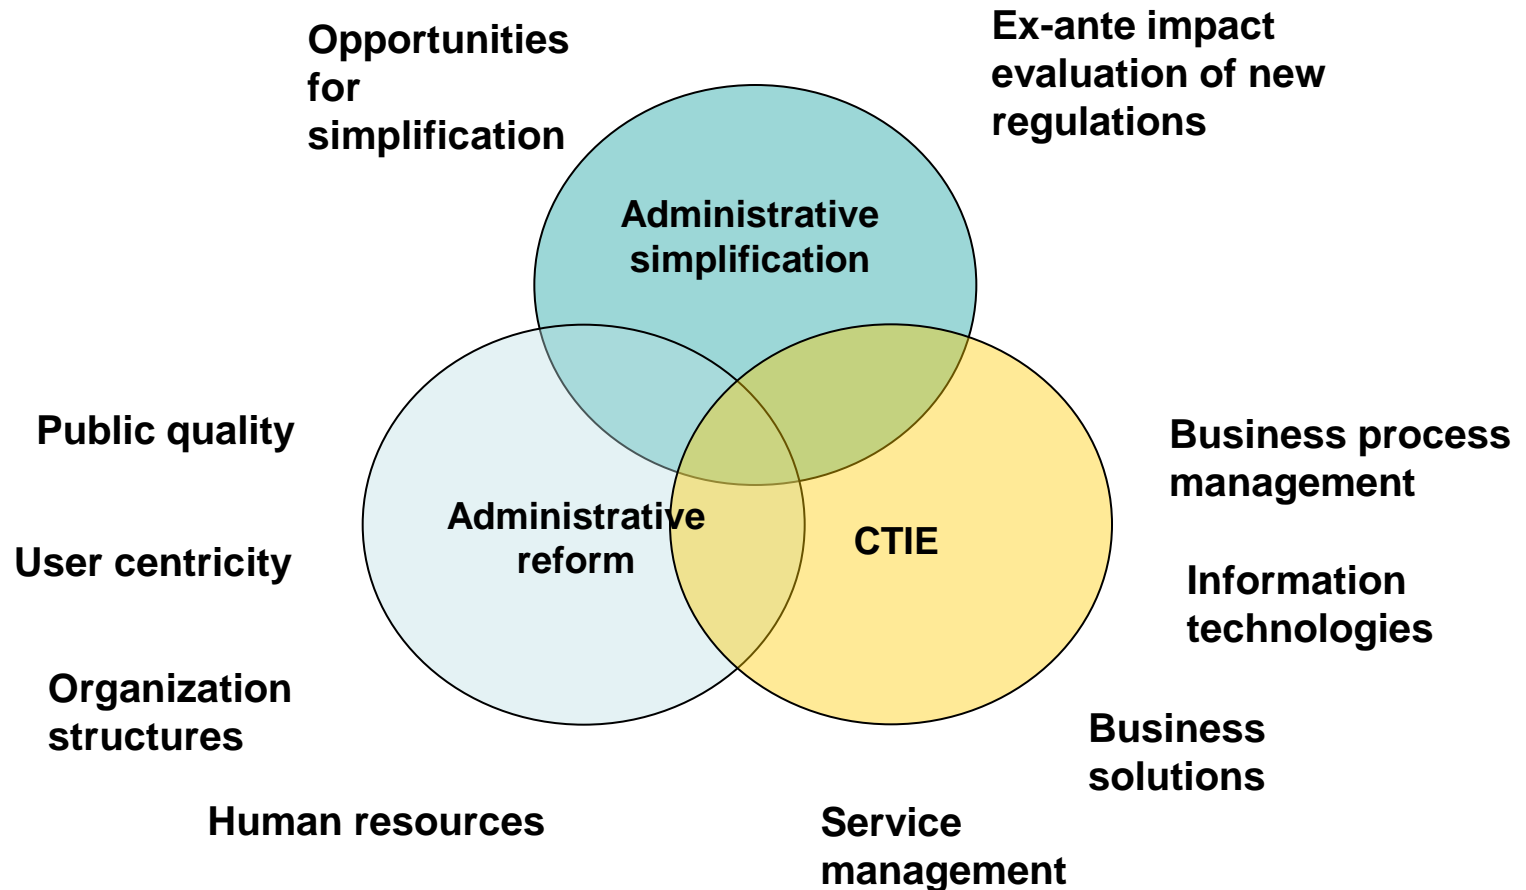

LE GOUVERNEMENT
DU GRAND-DUCHÉ DE LUXEMBOURG
Centre des technologies de l'information de l'État

Simplification strategies for Luxembourg

e-Government strategy

3 strategic axes

- Web portal landscape
- One-stop-shop
- Multi-channel support centre
- Patient-centered eHealth programme

- Business process reengineering
- Framework for e-delivery services
- Centralized e-document management
- Interoperability (on national and international level)
- Provision of reliable high performance infrastructures

- Standards
- Methodologies
- Governance

e-Government – an interdisciplinary challenge

Multi-channel support center

de Guichet - End-to-end service integration

Citoyens - guichet.lu // Luxembourg

http://www.guichet.public.lu/fr/citoyens/index.html

de Guichet - Personal workspace

Private data vault

Folder history

**My personal
documents**

de Guichet - Standard folder structure

de Guichet - an infrastructure shared with partners

e-Documents as an e-Service enabler