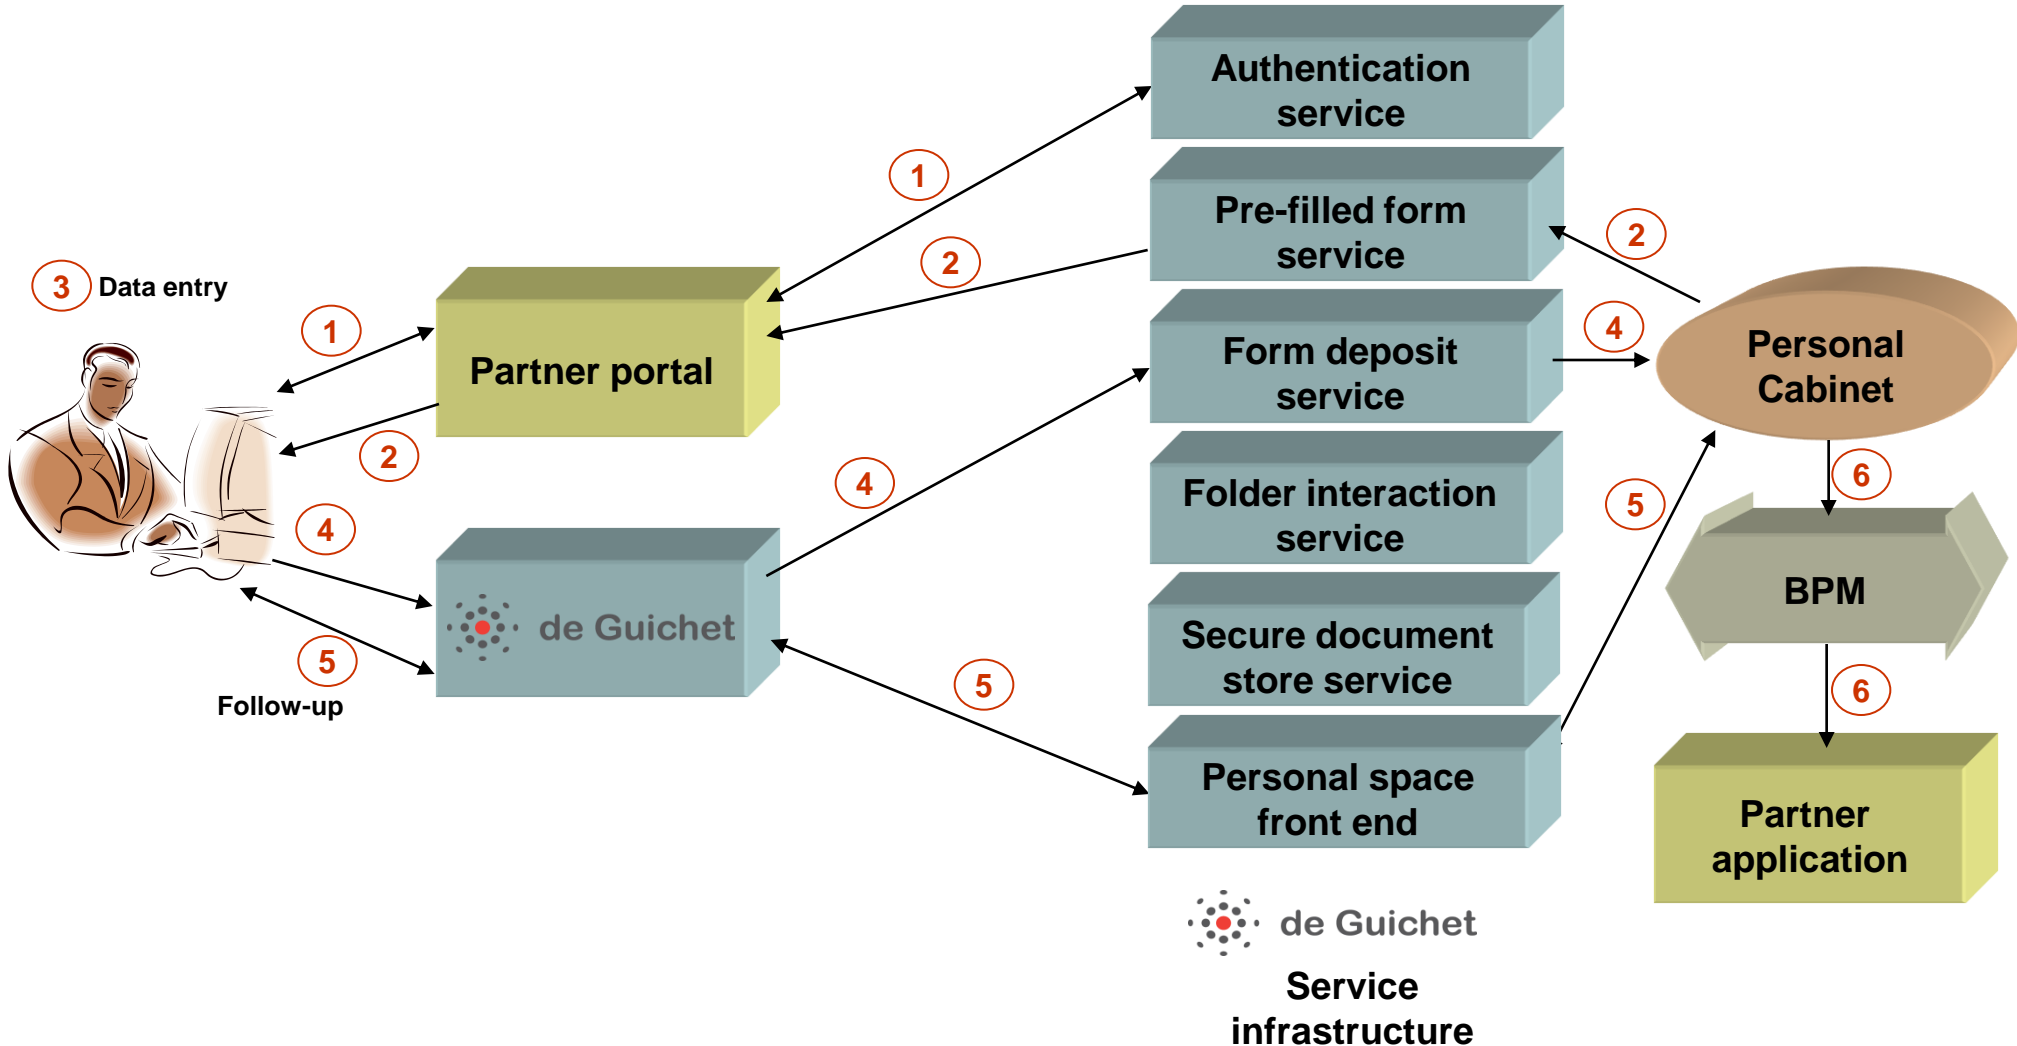

- Business process reengineering
- Framework for e-delivery services
- Centralized e-document management
- Interoperability (on national and international level)
- Provision of reliable high performance infrastructures

ACCÈS DIRECT AUX DÉMARCHES

QUI ÊTES-VOUS

Choisir votre profil

ORGANISME

Choisir un organisme

VERSION MOBILE

SPOT TV

Done

de Guichet - Personal workspace

Private data vault

Folder history

**My personal
documents**

de Guichet - Standard folder structure

de Guichet - an infrastructure shared with partners

e-Documents as an e-Service enabler

LE GOUVERNEMENT
DU GRAND-DUCHÉ DE LUXEMBOURG
Centre des technologies de l'information de l'État

Questions ?