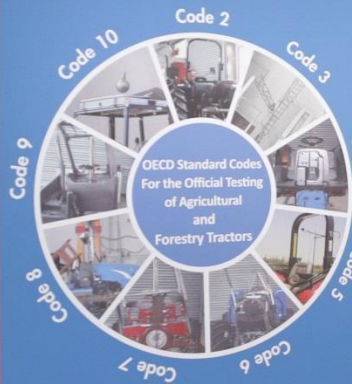

19th Biennial Test Engineers' Conference

23-27 October 2017

To be hosted by Institute of
Agricultural Machinery, Japan